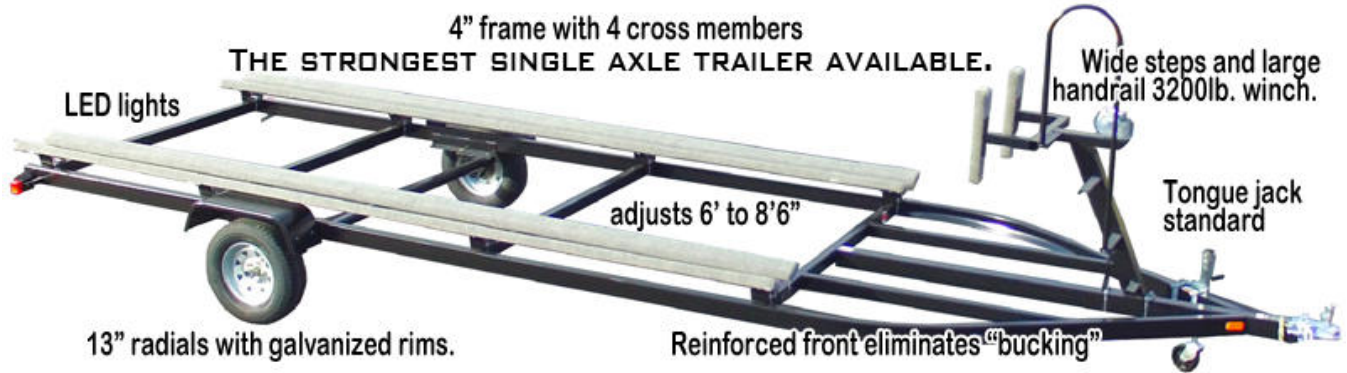

2020 114/13 SINGLE AXLE PONTOON TRAILERS

trailersforpontoons.com 21315 Buckingham Road. Elkhart IN. 46516 - 800-877-1544

Customer:		Date:	
Address:			
City/State:		Zip:	
Phone:			
Email:			

13" D range tires, 4" frame with three cross members. 2200 lbs. carrying capacity.
Bunks adjust for boats 6' wide to 8' 6" wide.

X	MODELS		
	PMI-114/13 Single Axle Trailer for 18'-20' pontoons 14' bunks, 22'8" overall length, weighs 620 lbs. 2200 lbs. capacity.		

X	OPTIONS		
	13" Mounted Spare Tire		
	Load or Wind Guides (set of four)		
	Plastic Bunk Wrap		
	Swing Tongue - saves 20" off overall length		
		Total	

POPULAR OPTIONS

Plastic Bunk Wrap - protects carpeted bunks, makes launching easier.

Load or Wind Guides (set of four)
Helps center your pontoon on a windy day or a rough lake. Angled back to help prevent damaging spray fins.
Mounts with U bolts onto any cross member.