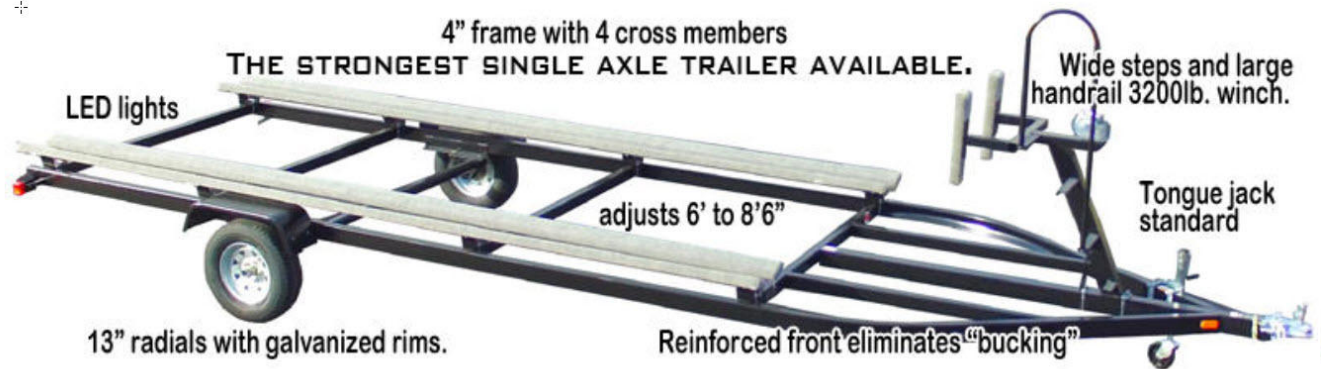

# 2021 114/13 SINGLE AXLE PONTOON TRAILERS

trailersforpontoons.com 21315 Buckingham Road. Elkhart IN. 46516 - 800-877-1544

13" D range tires, 4" frame with three cross members. 2200 lbs. carrying capacity.  
Bunks adjust for boats 6' wide to 8' 6" wide.