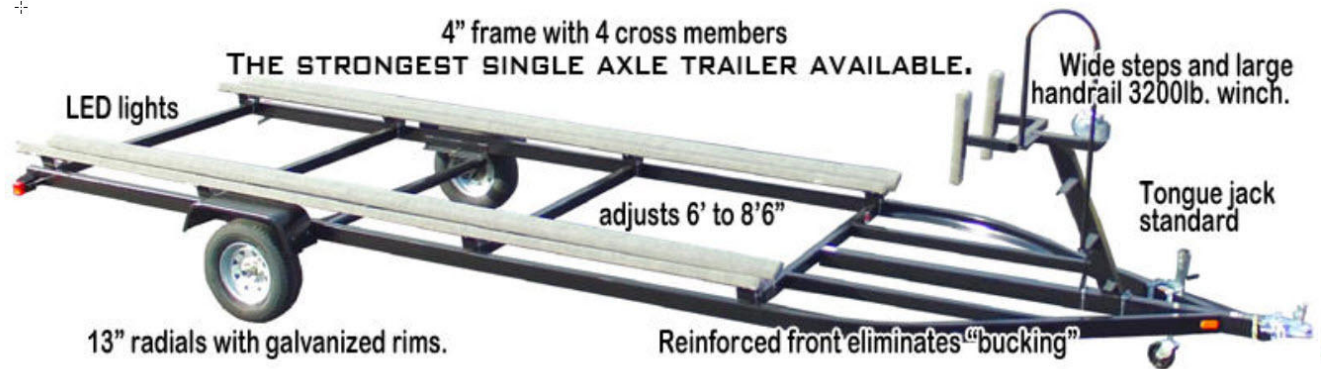

Make of Boat:		Model:	
Overall Legnth:		Weight:	
Deck Length:		Year:	
Select Type of Boat:			

2022 114/13 SINGLE AXLE PONTOON TRAILERS

trailersforpontoons.com 21315 Buckingham Road. Elkhart IN. 46516 - 800-877-1544

13" D range tires, 4" frame with three cross members. 2200 lbs. carrying capacity.
Bunks adjust for boats 6' wide to 8' 6" wide.

X	MODELS		
	PMI-114/13 Single Axle Trailer for 16'-18' pontoons 14' bunks, 22'8" overall length, weighs 624 lbs. 2200 lbs. capacity.		