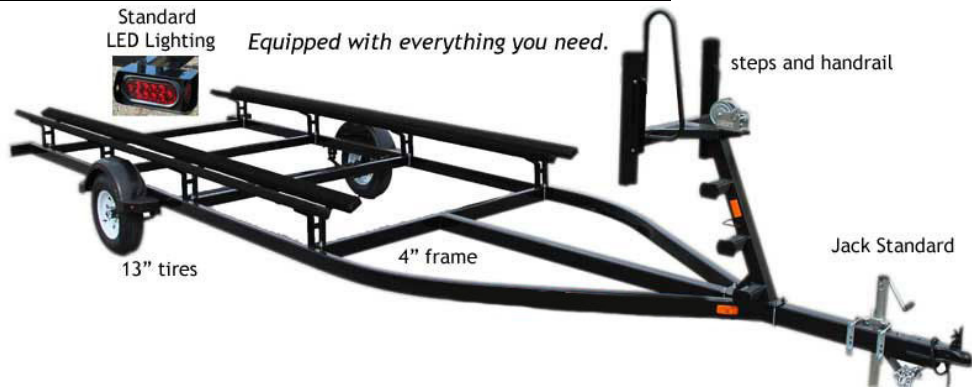

# 2017 HEAVY DUTY SINGLE AXLE PONTOON TRAILERS

trailersforpontoons.com 21315 Buckingham Road. Elkhart IN. 46516 - 800-877-1544

Customer:		Date:	
Address:			
City/State:		Zip:	
Phone:			
Email:			

13" D range tires, 4" frame with four cross members. 2600 lbs. carrying capacity. Carpeted bunks adjust for boats 6' wide to 8' 6" wide.

#	MODELS		
	PT-20 Single Axle Trailer for 18'-20' pontoons 16' bunks, 24' overall length, weighs 700 lbs. 2600 lbs. capacity.		
	PT-22 Single Axle Trailer for 21'-23' pontoons 16'-9" bunks, 27' overall length, weighs 740 lbs. 2600 lbs. capacity.		

#	OPTIONS		
	Deluxe Winch Stand		
	13" Mounted Spare Tire		
	Load or Wind Guides (set of four)		
	Plastic Bunk Wrap		
	Swing Tongue		
	Total		

## POPULAR OPTIONS

**Deluxe Winch Stand**  
Wider, deeper with bigger steps than our standard stand. Easier for larger people to climb. Extra depth for bow mounted trolling motors.

**Plastic Bunk Wrap** - protects carpeted bunks, makes launching easier.