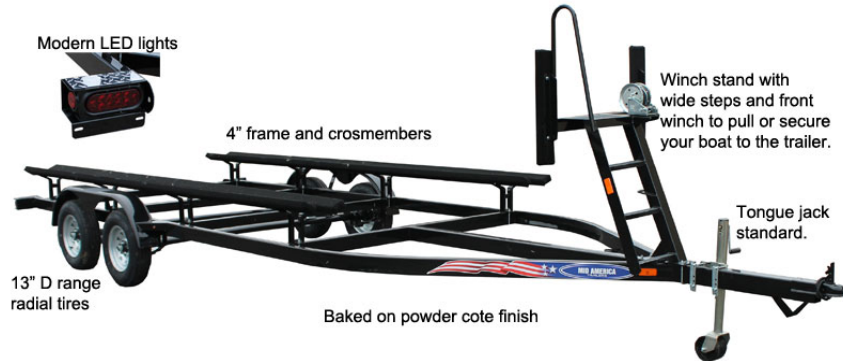

## 2018 PT-20T TANDEM AXLE PONTOON TRAILER

trailersforpontoons.com 21315 Buckingham Road. Elkhart IN. 46516 - 800-877-1544

Customer:		Date:	
Address:			
City/State:		Zip:	
Phone:			
Email:			

13" D range tires, 4" frame with four cross members. 5000 lbs. carrying capacity.  
 Carpeted bunks adjust for boats 6' wide to 8' 6" wide.

#	MODELS		
	PT-20T Tandem Axle Trailer for 18'-20' pontoons 15'2" bunks, 24' overall length, weighs 950 lbs. 5000 lbs. capacity.		
	PT-20T Tandem Axle Trailer for 18'-20' pontoons <b>WITH SINGLE AXLE 10" DISC BRAKES</b> - STOPS 3500 lb.		
	PT-20T Tandem Axle Trailer for 18'-20' pontoons <b>WITH TANDEM AXLE DISC BRAKES</b> - STOPS 7000 Lb		

#	OPTIONS		
	Plastic Bunk Wrap		
	Aluminum Rims - upgrade + \$75/Rim		
	Upgraded 3200 lb. Front Loading Winch		
	Load or Wind Guides (set of four)		
	13" Spare Tire		
	Triple Tube Kit		
	Stern Extension for Triple Tube Pontoons		
	Aluminum Diamond Plate Dress Up Kit		
	Swing Tongue - (not recommended for boats over 4000 lbs.)		
	<b>Total</b>		